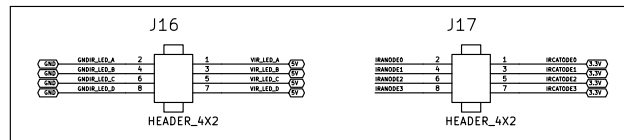

MOTOR

SUPPLY

SERVOS

ACCELEROMETER
UART (GPS/ultrasonic)

IR RECEIVERS

I2C_JZ4725

IR ANALOG