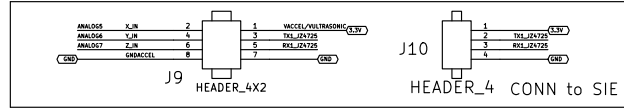

MOTOR

SUPPLY

SERVOS

ACCELEROMETER
UART (GPS/ultrasonic)

IR RECEIVERS

I2C_JZ4725

IR ANALOG