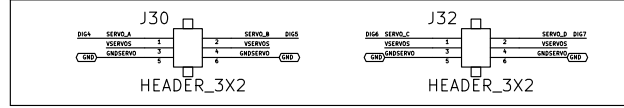

MOTOR

SUPPLY

SERVOS

ACCELEROMETER
UART (GPS/ultrasonic)

IR RECEIVERS

I2C_JZ4725

IR ANALOG