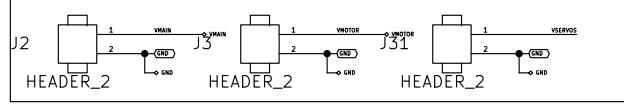

MOTOR

SUPPLY

SERVOS

ACCELEROMETER
UART (GPS/ultrasonic)

IR RECEIVERS

I2C_JZ4725

IR ANALOG