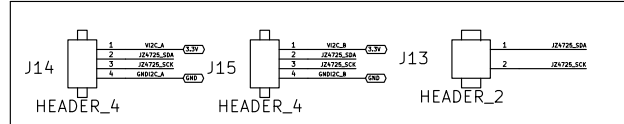

MOTOR

SUPPLY

SERVOS

ACCELEROMETER
UART (GPS/ultrasonic)

IR RECEIVERS

I2C_JZ4725

IR ANALOG